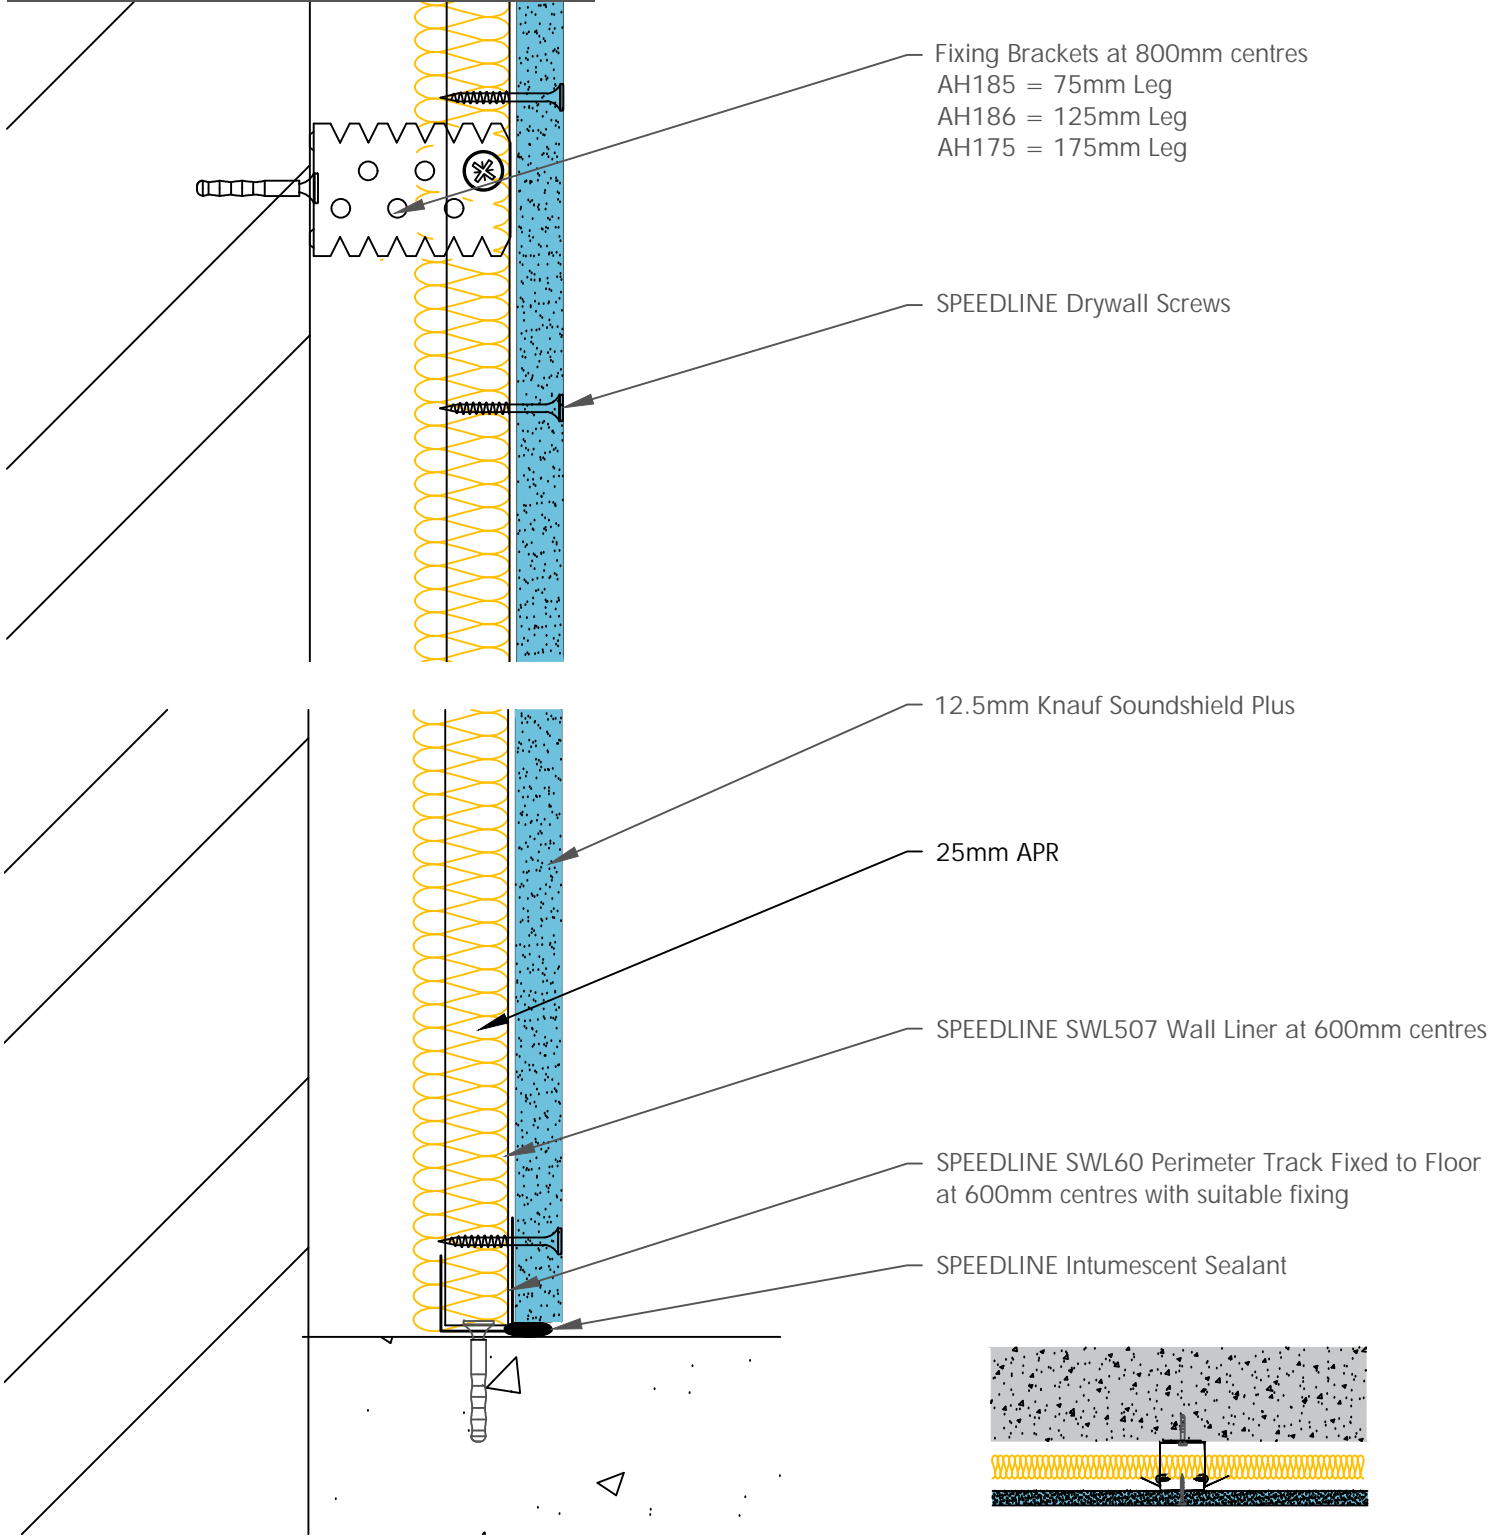

Board Thickness	Speedline Drywall Fixing Length
12.5mm & 15mm	25mm
12.5mm + 12.5mm	25mm + 38mm
12.5mm + 15mm	25mm + 42mm
15mm + 15mm	25mm + 42mm

CDR No: _____ DATE: 22/10/19 _____ Details to be read in conjunction with project specification guidelines

WALL LINING SYSTEM - WL507-K-53(25)

All performance data and system specifications are for systems constructed with materials & components as shown. The inclusion or substitution of any other manufacturers materials or components could invalidate test data and system performance and permission must be given in writing by SIG PLC.